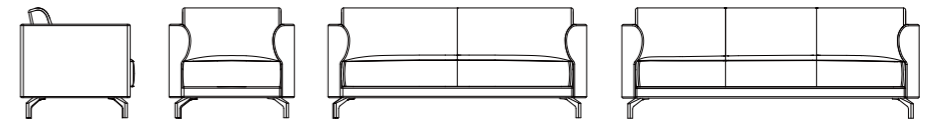

Prim

Detail Explains Special Taste

Prim Features | 商品特色

流暢的線性設計，外觀大氣有型，為舒適而生。

簡約時尚、簡單舒適的生活態度，不崇華貴與奢侈卻對品質有著執著的追求。

Smooth linear design, elegant and fashionable appearance, and born for comfort.

Simple but stylish, easy but comfortable attitude towards life, persistent pursuit after quality rather than worship to luxury or sumptuousness.

Prim Features and Materials | 材質搭配

Prim提供多樣皮質供選擇，豐富不同空間的色彩搭配。

Various leather is available for your free choice,
enriching the collection of colors in different spaces.

Prim沙發 Prim sofa

- 单人座 W870 x D760 x H785
- 双人座 W1800 x D760 x H785
- 三人座 W2060 x D760 x H785